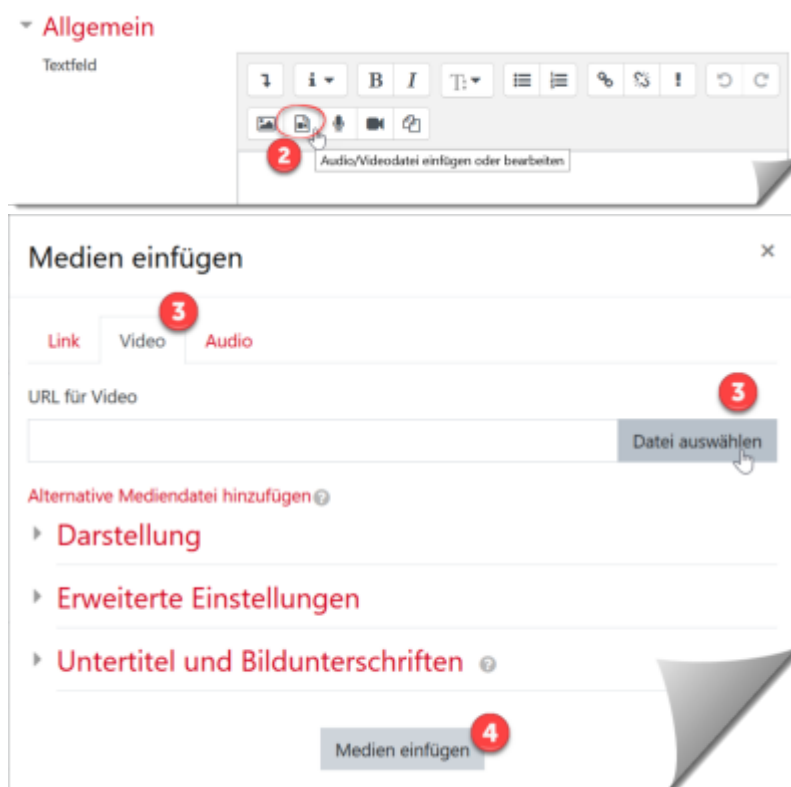

Provide videos

Videos for teaching can be provided in moodle in different ways.

Self-created or licensed videos up to 256 MB can be uploaded directly to moodle. For larger files use video hosting (streaming service of Jade HS).

- Embed videos into moodle via video hosting.

Recordings of web conferences are better shared via Collaboration Cloud and deleted in a timely manner: recordings of web conferences.

You can also link to the web address/URL of externally hosted videos (e.g. from the TIB AV portal for scientific films). If you want to use a YouTube video, use the YouTube privacy mode: Embed videos in Moodle (Youtube).

Upload videos up to 256 MB directly to Moodle

1. in edit mode: select „**Create material or activity**“ and add a „**text field** „.
2. click on the icon „**Insert or edit audio/video file**“.
3. switch to the **Video** tab and select the locally saved video file with **Select file**.
4. finish with **insert media** and **save and go to course**.

If the upload size is limited, check the settings in the Moodle course room: „Uploads - change maximum file size“.