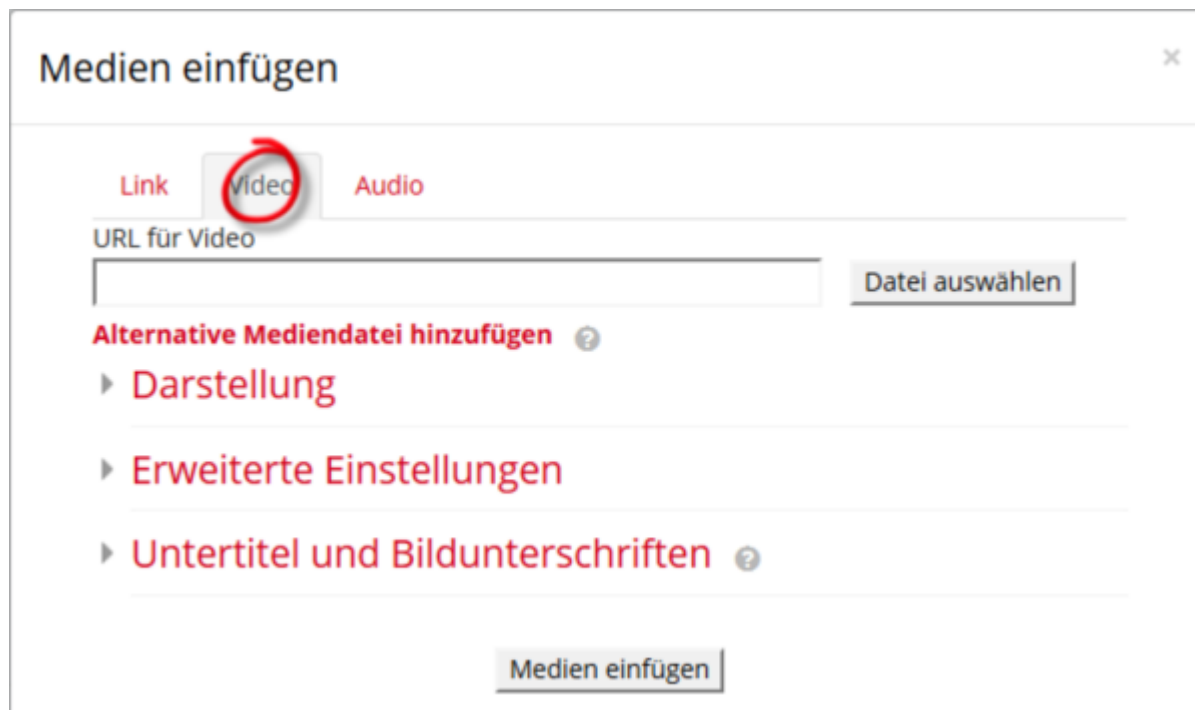

Embed YouTube videos in Moodle

Embed YouTube videos in Youtube's enhanced privacy mode.