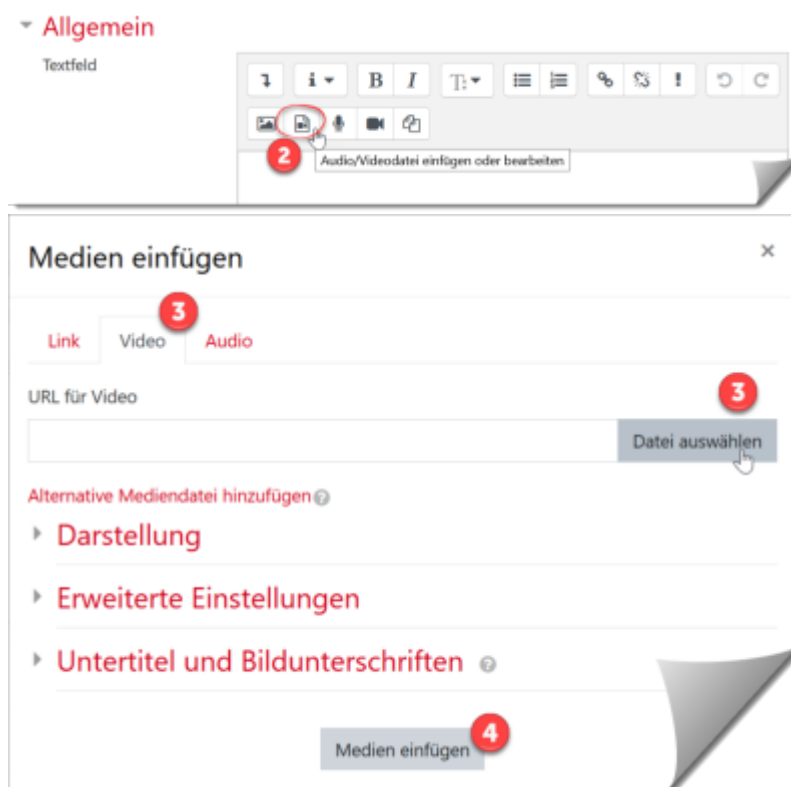

Provide videos

Videos for teaching can be provided in moodle in different ways.

Self-created or licensed videos up to 256 MB can be uploaded directly to moodle. For larger files use video hosting (streaming service of Jade HS).

- Embed videos into moodle via video hosting.

Recordings of web conferences are better shared via Collaboration Cloud and deleted in a timely manner: [Recordings of web conferences](#).

You can also link to the web address/URL of externally hosted videos (e.g. from the TIB AV portal for scientific films). If you want to use a YouTube video, use the YouTube privacy mode: [Embed videos in Moodle (Youtube)](#).

Upload videos up to 256 MB directly to Moodle

1. in edit mode: select „**Create material or activity**“ and add a „**text field** „.
2. click on the icon „**Insert or edit audio/video file**“.
3. switch to the **Video** tab and select the locally saved video file with **Select file**.
4. finish with **insert media** and **save and go to course**.

If the upload size is limited, check the settings in the Moodle course room: „Uploads - change maximum file size“.