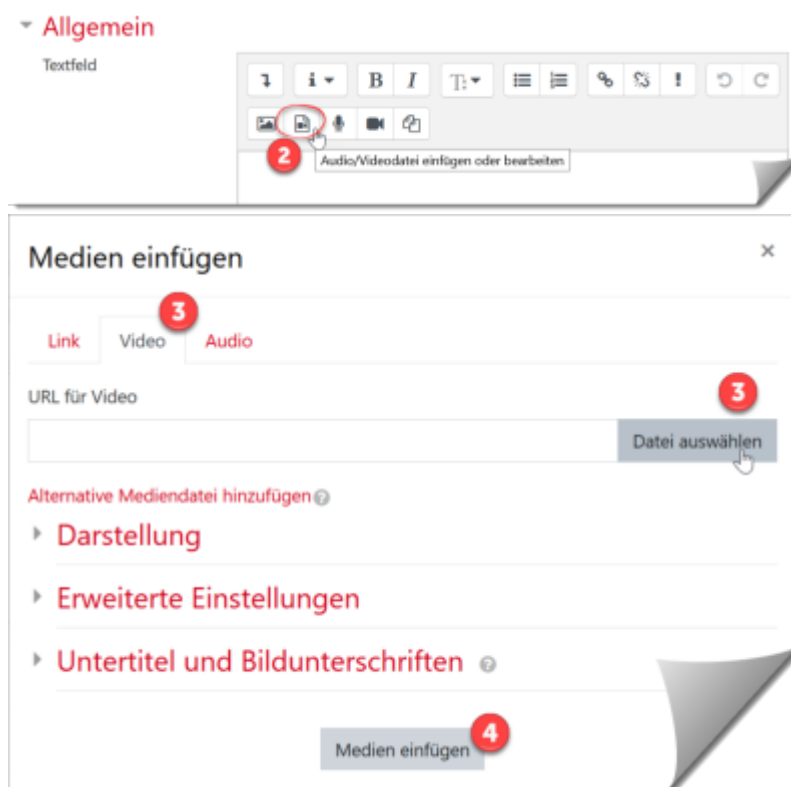

Provide videos

Videos for teaching can be provided in moodle in different ways.

Self-created or licensed videos up to 256 MB can be uploaded directly to moodle. For larger files use video hosting (streaming service of Jade HS).

- [Embed videos into moodle via video hosting](#)

Recordings of web conferences are better shared via Collaboration Cloud and deleted in a timely manner: [Recordings of web conferences](#).

You can also link to the web address/URL of externally hosted videos (e.g. from the TIB AV portal for scientific films). If you want to use a YouTube video, use the YouTube privacy mode: [Embed videos in Moodle (Youtube)](#).

Upload videos up to 256 MB directly to Moodle

1. in edit mode: select „**Create material or activity**“ and add a „**text field** „.
2. click on the icon „**Insert or edit audio/video file**“.
3. switch to the **Video** tab and select the locally saved video file with **Select file**.
4. finish with **insert media** and **save and go to course**.

If the upload size is limited, check the settings in the Moodle course room: „Uploads - change maximum file size“.