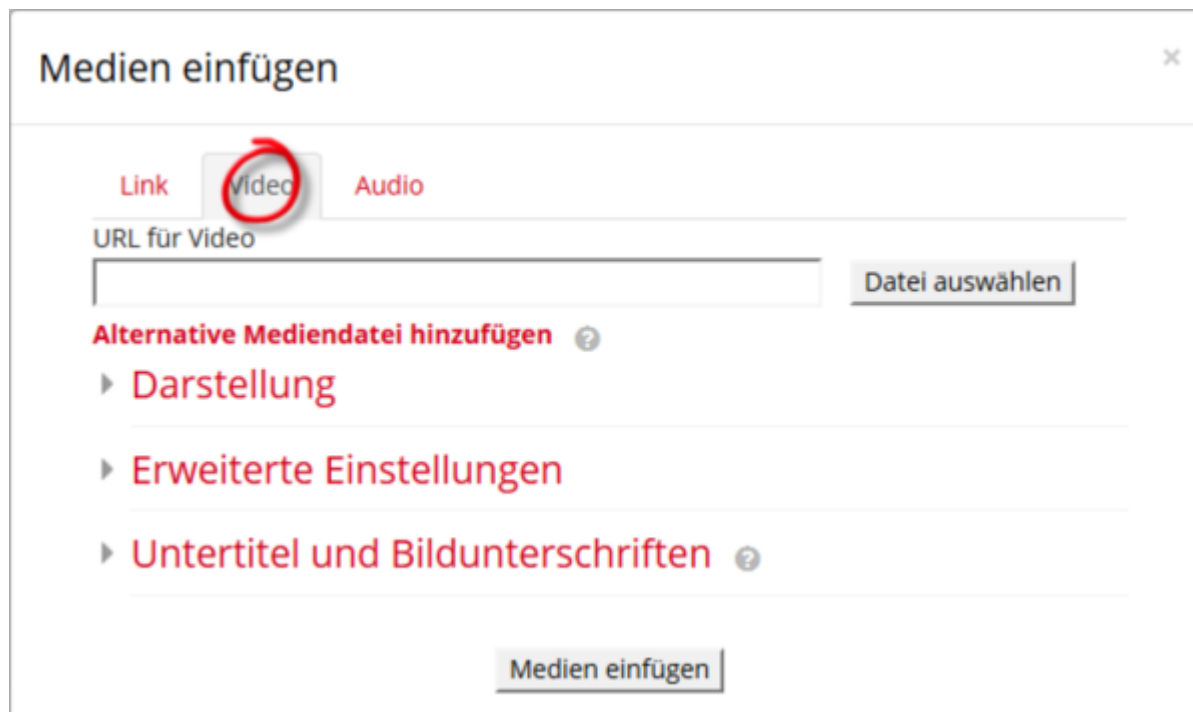

Embed YouTube videos in Moodle

Embed YouTube videos in Youtube's enhanced privacy mode.