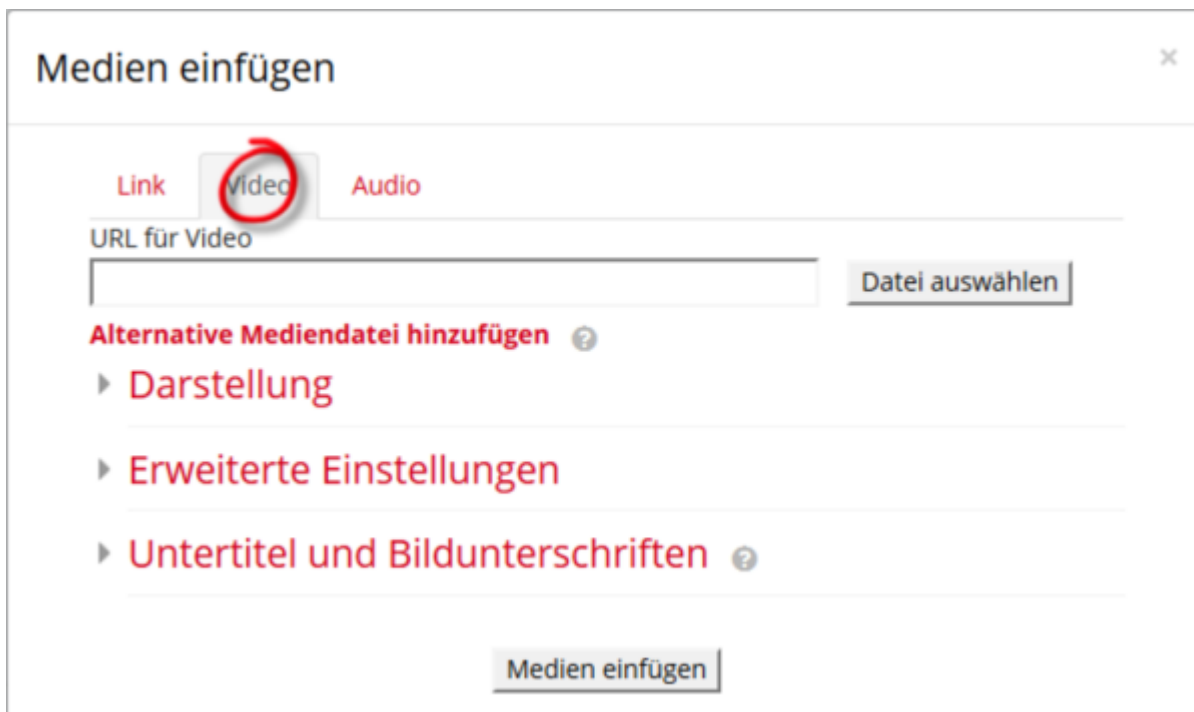

Embed YouTube videos in Moodle

Embed YouTube videos in Youtube's enhanced privacy mode.