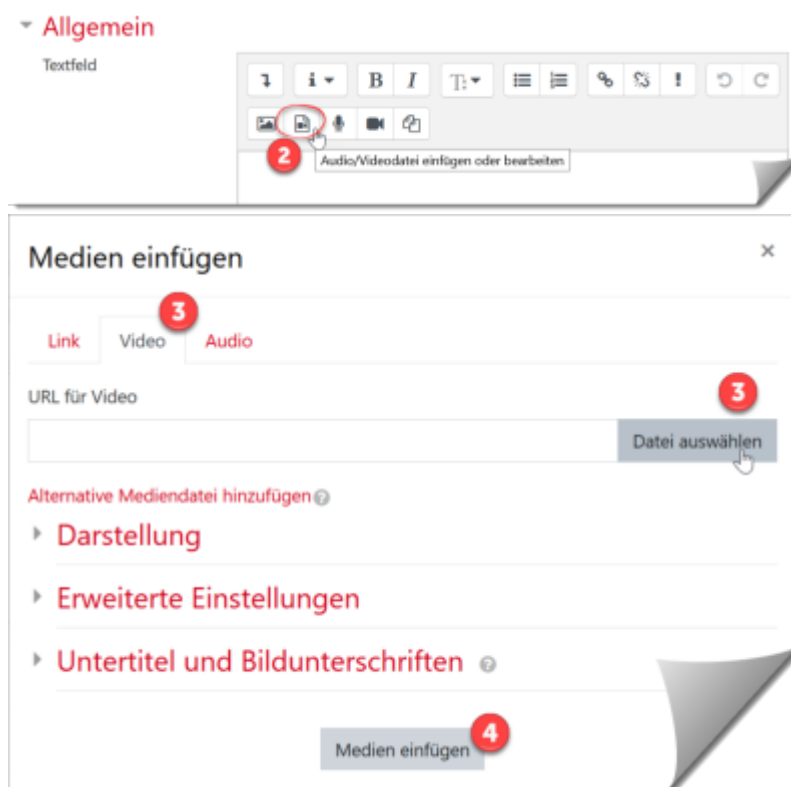

Provide videos

Videos for teaching can be provided in moodle in different ways.

Self-created or licensed videos up to 256 MB can be uploaded directly to moodle. For larger files use video hosting (streaming service of Jade HS).

- [Embed videos into moodle via video hosting](#)

Recordings of web conferences are better shared via Collaboration Cloud and deleted in a timely manner: [Recordings of web conferences](#).

You can also link to the web address/URL of externally hosted videos (e.g. from the TIB AV portal for scientific films). If you want to use a YouTube video, use the YouTube privacy mode: [Embed videos in Moodle (Youtube)](#).

Upload videos up to 256 MB directly to Moodle

1. In edit mode: select „**Create material or activity**“ and add a „**text field** „.
2. Click on the icon „**Insert or edit audio/video file**“.
3. Switch to the **Video** tab and select the locally saved video file with **Select file**.
4. Finish with **insert media** and **save and go to course**.

If the upload size is limited, check the settings in the Moodle course room: „Uploads - change maximum file size“.