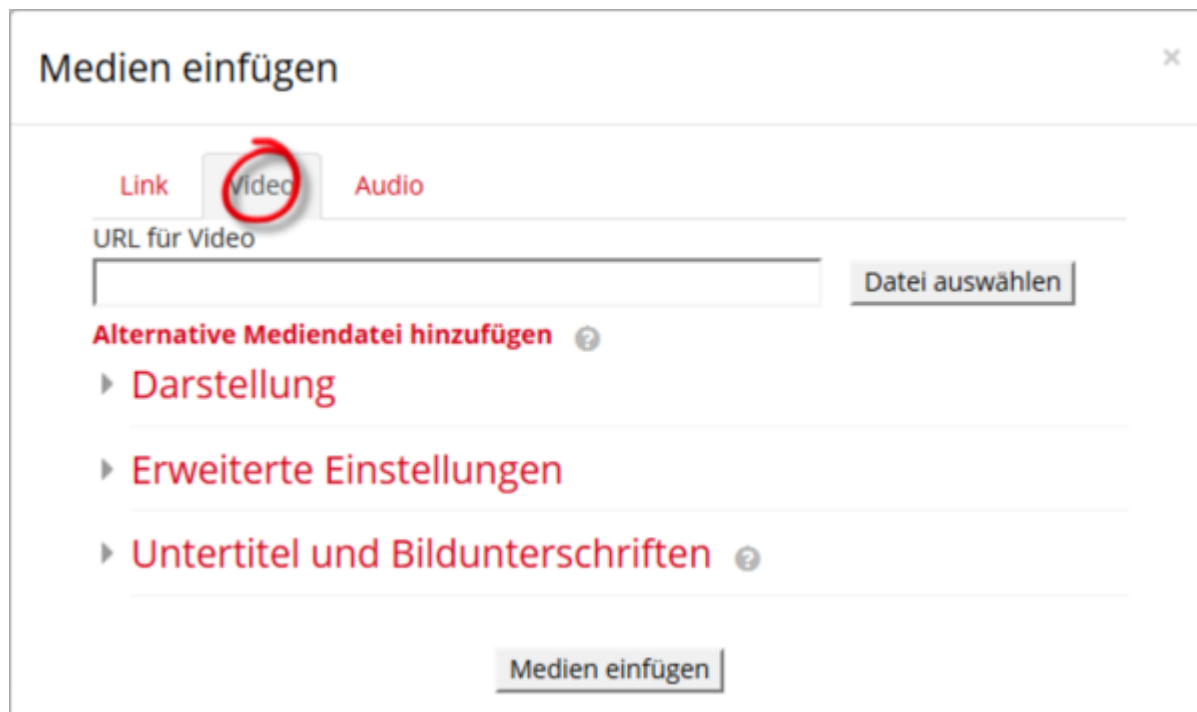

Embed YouTube videos in Moodle

Embed YouTube videos in Youtube's enhanced privacy mode.