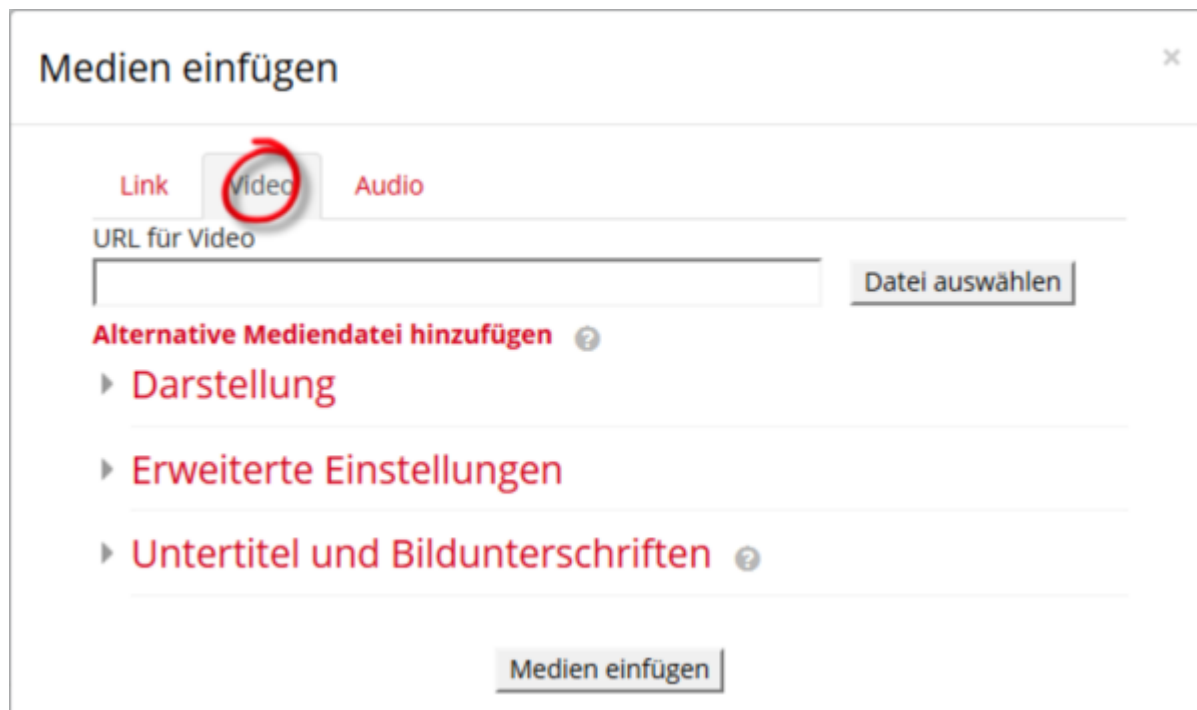

Embed YouTube videos in Moodle

Embed YouTube videos in Youtube's enhanced privacy mode.