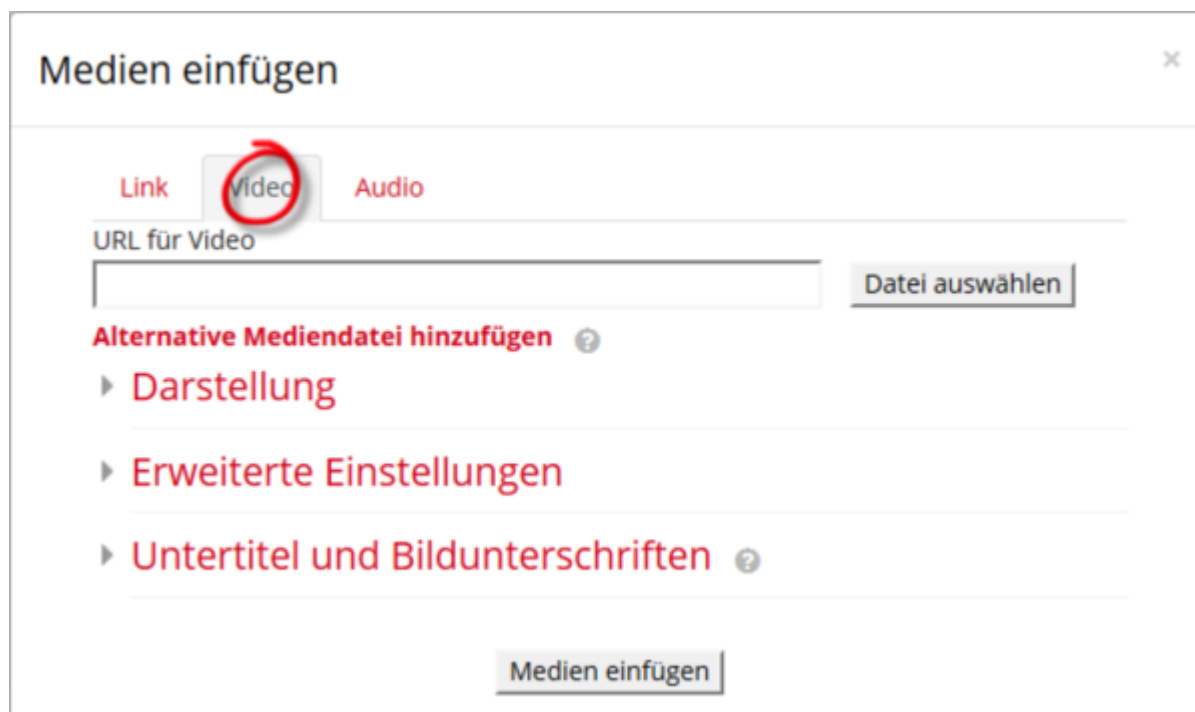

Embed YouTube videos in Moodle

Embed YouTube videos in Youtube's enhanced privacy mode.