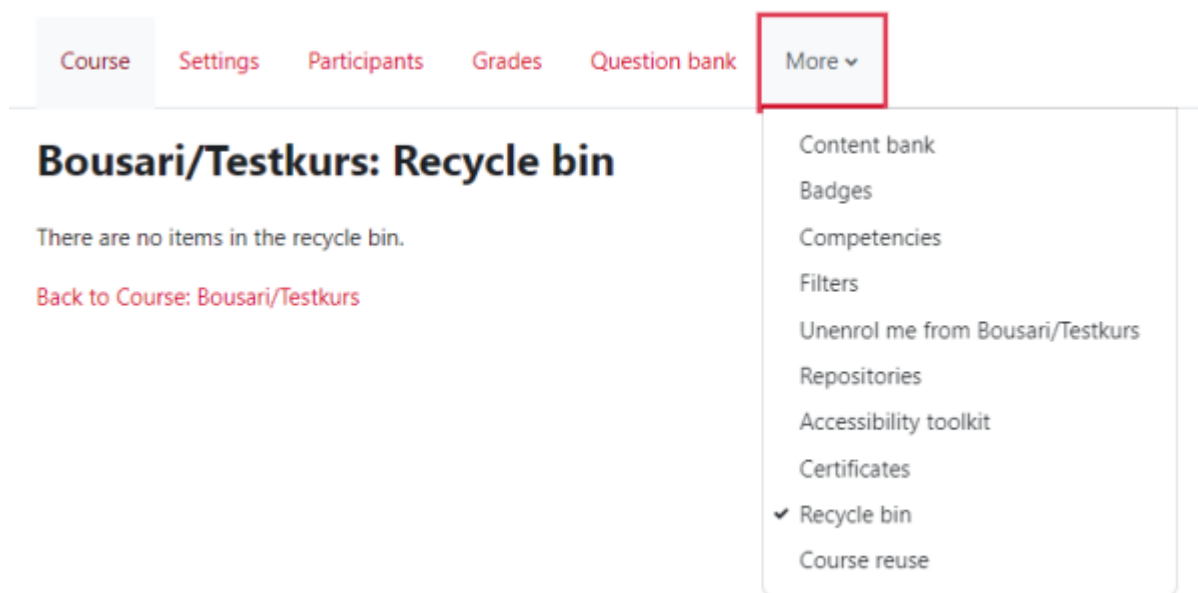

# Recycle bin

The “**Recycle bin**” is useful for recovering items and content you accidentally deleted from your course.

Items in the “**Recycle bin**” are permanently deleted after **seven days!**

On the course overview page, click on the tab “**More**” in the course navigation to find the “**Recycle bin**”.

### Step 1:

**Note:** The “**Recycle bin**” item is only displayed if there is actually something in it.