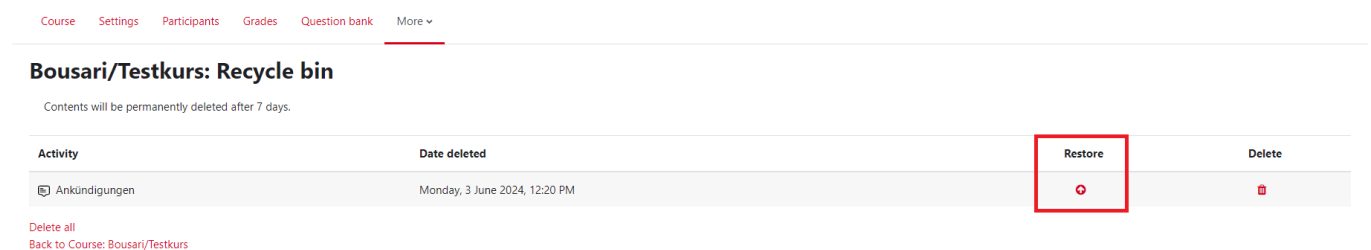

Recycle bin

The „**Recycle bin**“ is useful for recovering items and content you accidentally deleted from your course.

Items in the „**Recycle bin**“ are permanently deleted after **seven days!**

On the course overview page, click on the tab „**More**“ in the course navigation to find the „**Recycle bin**“.

Restore from the Recycle bin:

Step 1:

Note: The „**Recycle bin**“ item is only displayed if there is actually something in it.

Step 2:

Note: You deleted something, but it is not in the „**Recycle bin**“?

The server has not yet updated the files. Please wait a moment and refresh the page (you can also use the **F5** key on the keyboard).