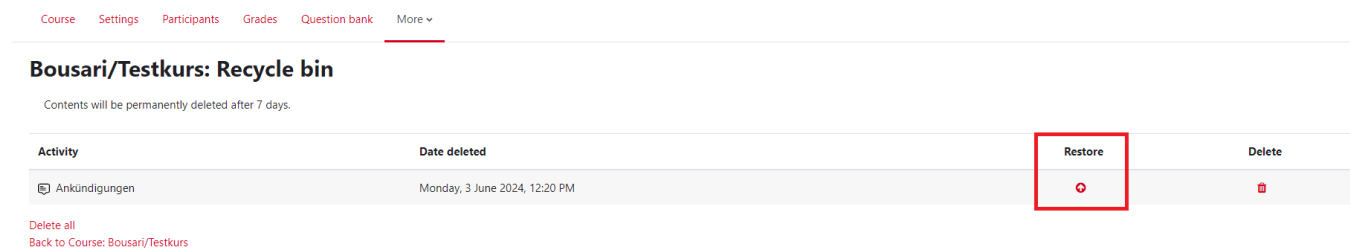

Step 2:

Note: You deleted something, but it is not in the “**Recycle bin**”?

The server has not yet updated the files. Please wait a moment and refresh the page (you can also use the **F5** key on the keyboard).