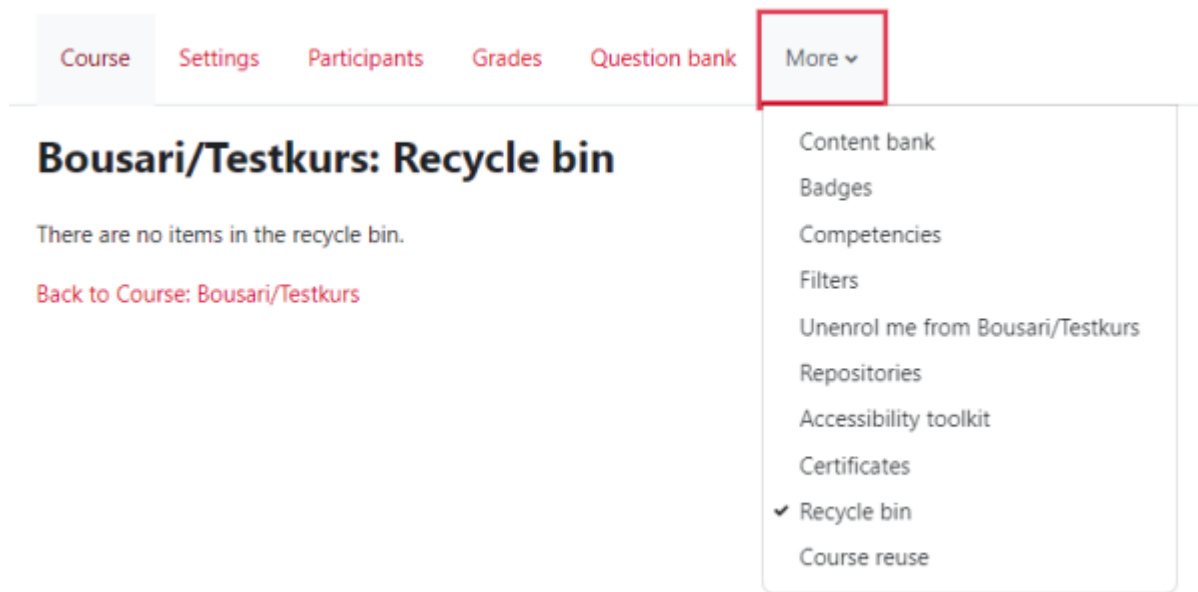

Recycle bin

The „**Recycle bin**“ is useful for recovering items and content you accidentally deleted from your course.

Items in the „**Recycle bin**“ are permanently deleted after **seven days!**

On the course overview page, click on the tab „**More**“ in the course navigation to find the „**Recycle bin**“.

Restore from the Recycle bin:

Step 1:

Note: The „**Recycle bin**“ item is only displayed if there is actually something in it.

Step 2:

Note: You deleted something, but it is not in the „**Recycle bin**“?

The server has not yet updated the files. Please wait a moment and refresh the page (you can also use the **F5** key on the keyboard).