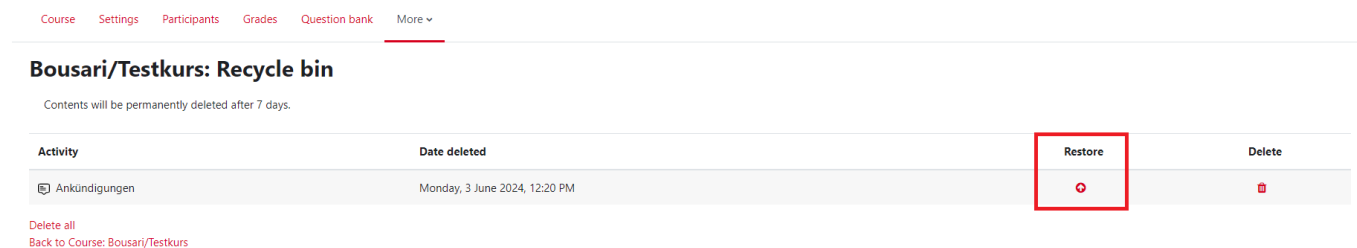

Recycle bin

The „**Recycle bin**“ is useful for recovering items and content you accidentally deleted from your course.

Items in the „**Recycle bin**“ are permanently deleted after **seven days!**

On the course overview page, click on the tab „**More**“ in the course navigation to find the „**Recycle bin**“.

Restore from the Recycle bin:

Step 1:

Note: The „**Recycle bin**“ item is only displayed if there is actually something in it.

Step 2:

Note: You deleted something, but it is not in the „**Recycle bin**“?

The server has not yet updated the files. Please wait a moment and refresh the page (you can also use the **F5** key on the keyboard).