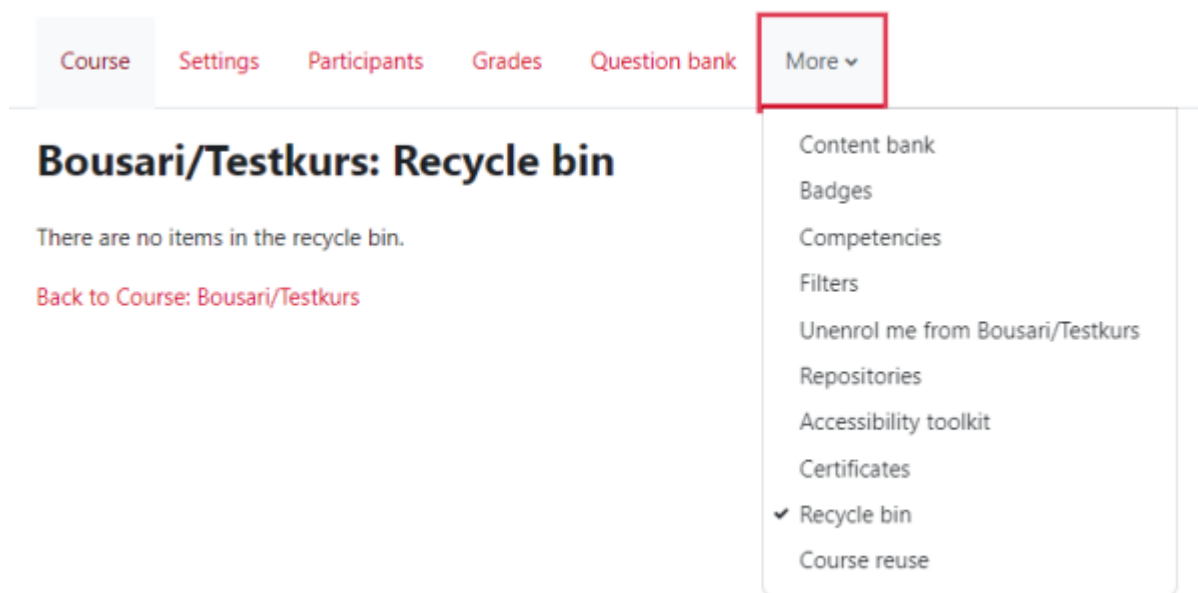

Recycle bin

The “**Recycle bin**” is useful for recovering items and content you accidentally deleted from your course.

Items in the “**Recycle bin**” are permanently deleted after **seven days!**

On the course overview page, click on the tab “**More**” in the course navigation to find the “**Recycle bin**”.

Restore from the Recycle bin:

Step 1:

Note: The “**Recycle bin**” item is only displayed if there is actually something in it.