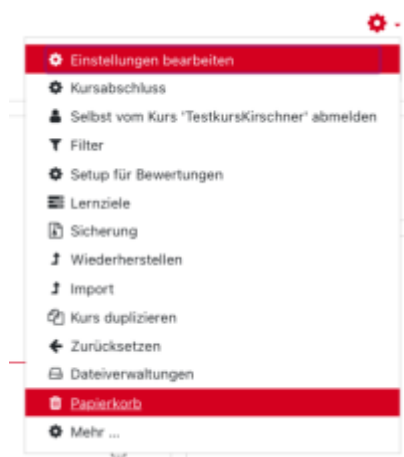

Paper Bin

The Paper Bin is useful for recovering items and content that you have accidentally deleted from your course.

Paper Bin items will be permanently deleted after **seven days**.

Click the cogwheel icon in the upper right to navigate to the paper Bin.

*Note: You have deleted something but it is not in the Paper bin afterwards?
Then the server has not updated the files yet. Please wait a short moment and refresh the page (by pressing F5).*

Recover from Paper Bin:

Step 1:

Step 2: