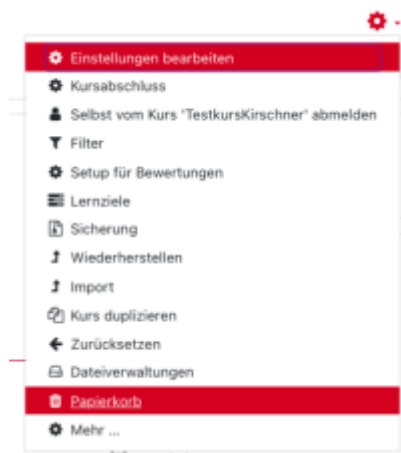

Paper Bin

The Paper Bin is useful for recovering items and content that you have accidentally deleted from your course.

Paper Bin items will be permanently deleted after **seven days**.

Click the cogwheel icon in the upper right to navigate to the paper Bin.

*Note: You have deleted something but it is not in the Paper bin afterwards?
Then the server has not updated the files yet. Please wait a short moment and refresh the page (by pressing F5).*

Recover from Paper Bin:

Step 1:

Step 2: