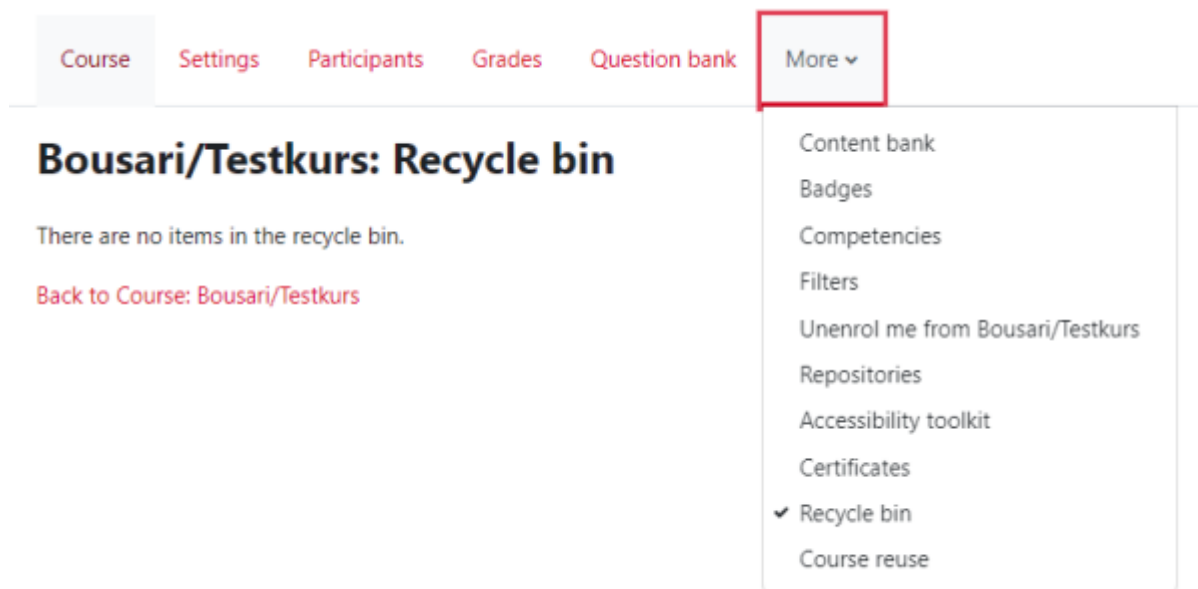

Recycle bin

The „**Recycle bin**“ is useful for recovering items and content you accidentally deleted from your course.

Items in the „**Recycle bin**“ are permanently deleted after **seven days!**

On the course overview page, click on the tab „**More**“ in the course navigation to find the „**Recycle bin**“.

Note 1: The „**Recycle bin**“ item is only displayed if there is actually something in it.

Note 2: You deleted something, but it is not in the „**Recycle bin**“?

The server has not yet updated the files. Please wait a moment and refresh the page (you can also use the **F5** key on the keyboard).

Restore from the Recycle bin:

Step 1: