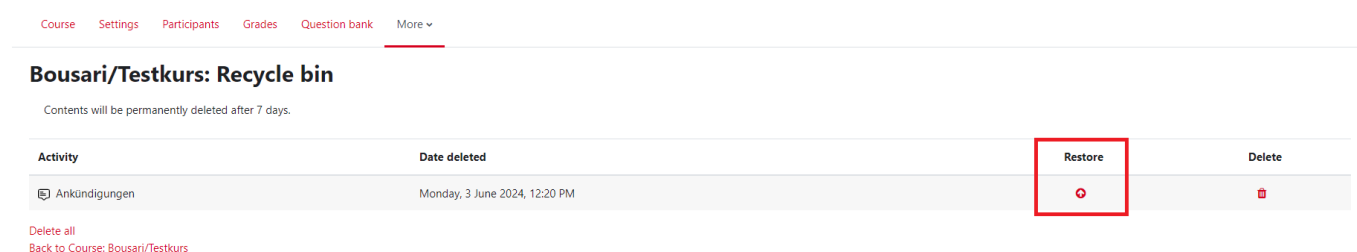

Recycle bin

The „**Recycle bin**“ is useful for recovering items and content you accidentally deleted from your course.

Items in the „**Recycle bin**“ are permanently deleted after **seven days!**

On the course overview page, click on the tab „**More**“ in the course navigation to find the „**Recycle bin**“.

Note 1: The „**Recycle bin**“ item is only displayed if there is actually something in it.

Note 2: You deleted something, but it is not in the „**Recycle bin**“?

The server has not yet updated the files. Please wait a moment and refresh the page (you can also use the **F5** key on the keyboard).

Restore from the Recycle bin:

Step 1:

Step 2: