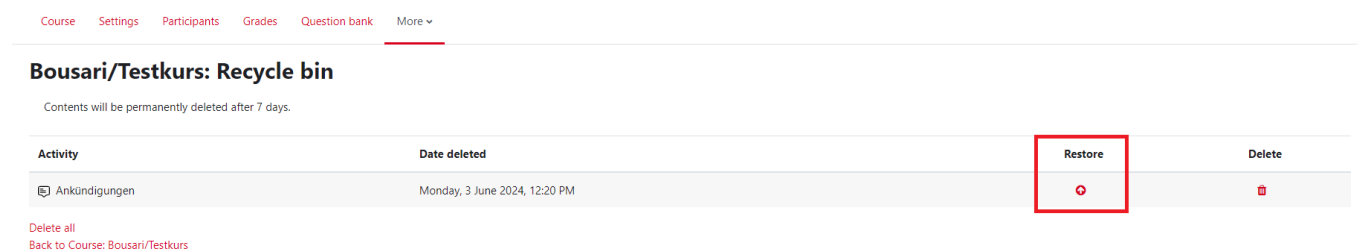

Recycle bin

The „**Recycle bin**“ is useful for recovering items and content you accidentally deleted from your course.

Items in the „**Recycle bin**“ are permanently deleted after **seven days!**

On the course overview page, click on the tab „**More**“ in the course navigation to find the „**Recycle bin**“.

Note 1: The „**Recycle bin**“ item is only displayed if there is actually something in it.

Note 2: You deleted something, but it is not in the „**Recycle bin**“?

The server has not yet updated the files. Please wait a moment and refresh the page (you can also use the **F5** key on the keyboard).

Restore from the Recycle bin:

Step 1:

Step 2: