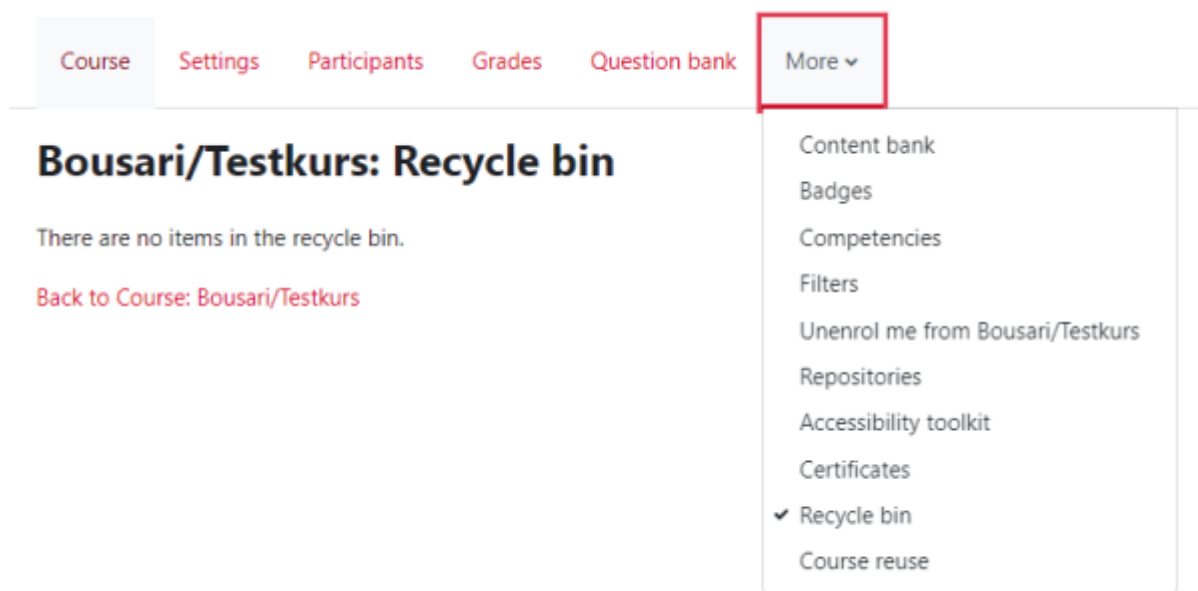

Recycle bin

The „**Recycle bin**“ is useful for recovering items and content you accidentally deleted from your course.

Items in the „**Recycle bin**“ are permanently deleted after **seven days!**

On the course overview page, click on the tab „**More**“ in the course navigation to find the „**Recycle bin**“.

Note 1: The „**Recycle bin**“ item is only displayed if there is actually something in it.

Note 2: You deleted something, but it is not in the „**Recycle bin**“?

The server has not yet updated the files. Please wait a moment and refresh the page (you can also use the **F5** key on the keyboard).

Restore from the Recycle bin:

Step 1: