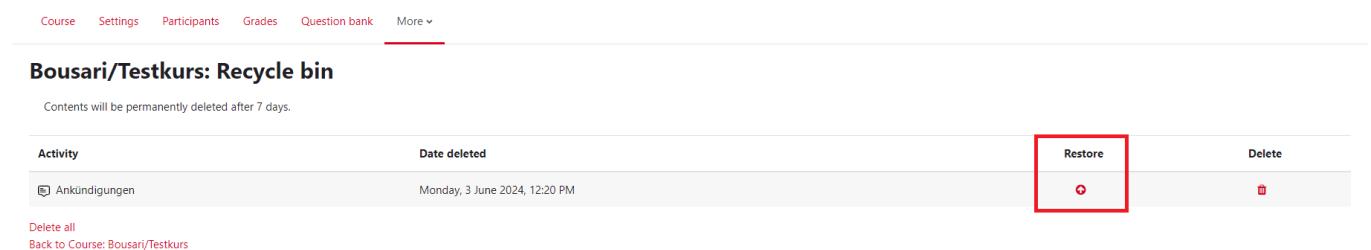

Recycle bin

The „**Recycle bin**“ is useful for recovering items and content you accidentally deleted from your course.

Items in the „**Recycle bin**“ are permanently deleted after **seven days!**

On the course overview page, click on the tab „**More**“ in the course navigation to find the „**Recycle bin**“.

Restore from the Recycle bin:

Step 1:

Note 1: The „**Recycle bin**“ item is only displayed if there is actually something in it.

Step 2:

Note 2: You deleted something, but it is not in the „**Recycle bin**“?