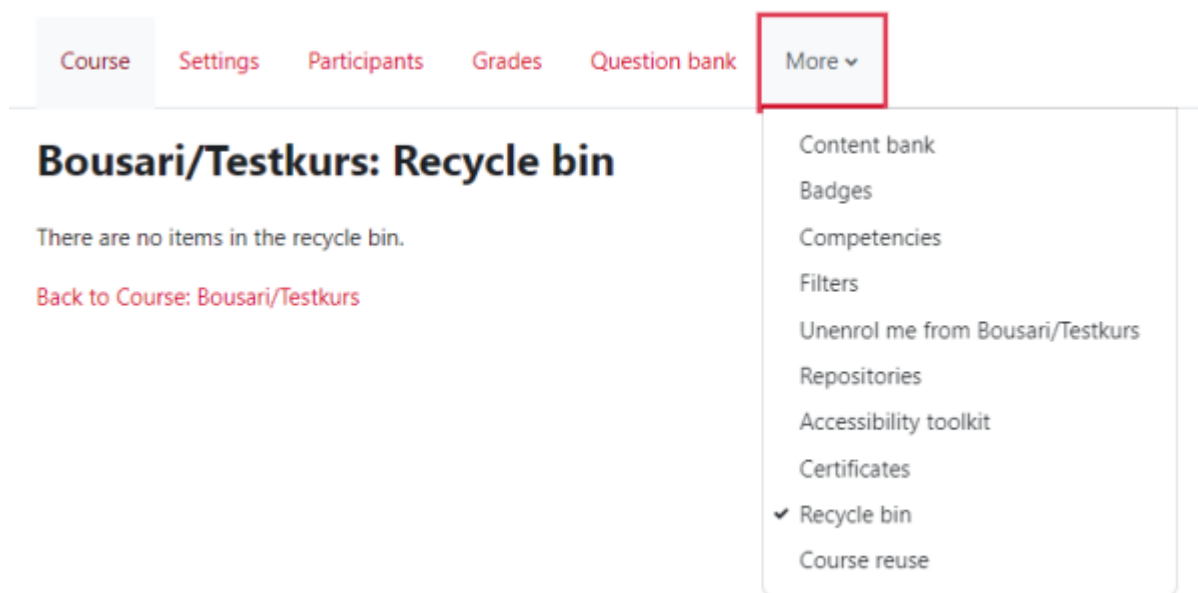

Recycle bin

The „**Recycle bin**“ is useful for recovering items and content you accidentally deleted from your course.

Items in the „**Recycle bin**“ are permanently deleted after **seven days!**

On the course overview page, click on the tab „**More**“ in the course navigation to find the „**Recycle bin**“.

Restore from the Recycle bin:

Step 1:

Note 1: The „**Recycle bin**“ item is only displayed if there is actually something in it.

Step 2:

Note 2: You deleted something, but it is not in the „**Recycle bin**“?