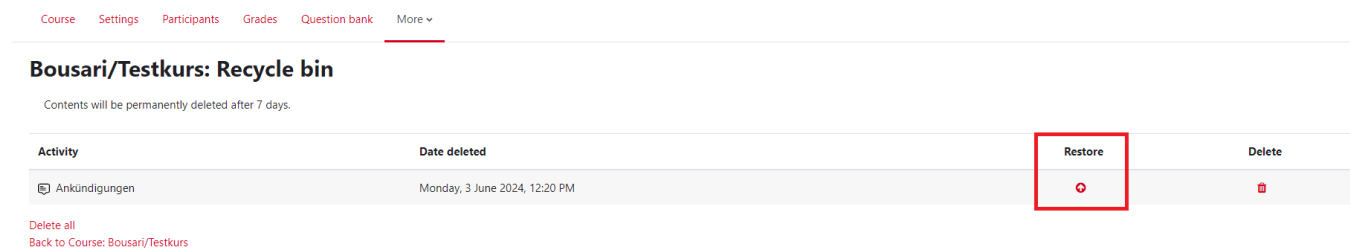

Recycle bin

The „**Recycle bin**“ is useful for recovering items and content you accidentally deleted from your course.

Items in the „**Recycle bin**“ are permanently deleted after **seven days!**

On the course overview page, click on the tab „**More**“ in the course navigation to find the „**Recycle bin**“.

Restore from the Recycle bin:

Step 1:

Note 1: The „**Recycle bin**“ item is only displayed if there is actually something in it.

Step 2:

Note 2: You deleted something, but it is not in the „**Recycle bin**“?