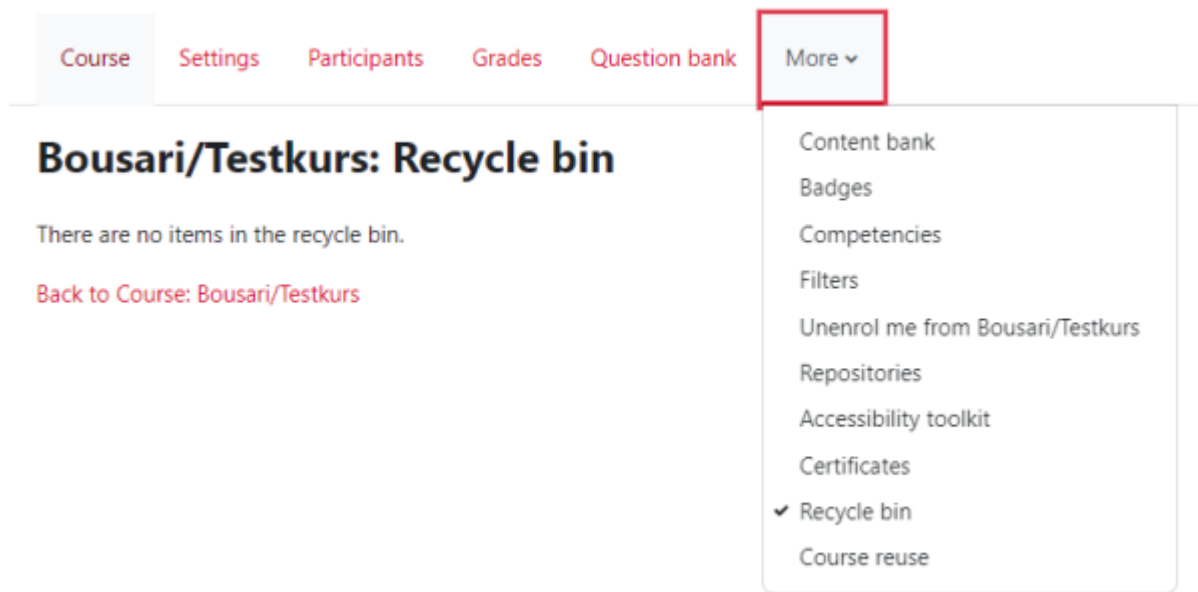

Recycle bin

The “**Recycle bin**” is useful for recovering items and content you accidentally deleted from your course.

Items in the “**Recycle bin**” are permanently deleted after **seven days!**

On the course overview page, click on the tab “**More**” in the course navigation to find the “**Recycle bin**”.

Restore from the Recycle bin:

Step 1:

Note 1: The “**Recycle bin**” item is only displayed if there is actually something in it.

Step 2:

Note 2: You deleted something, but it is not in the “**Recycle bin**”?