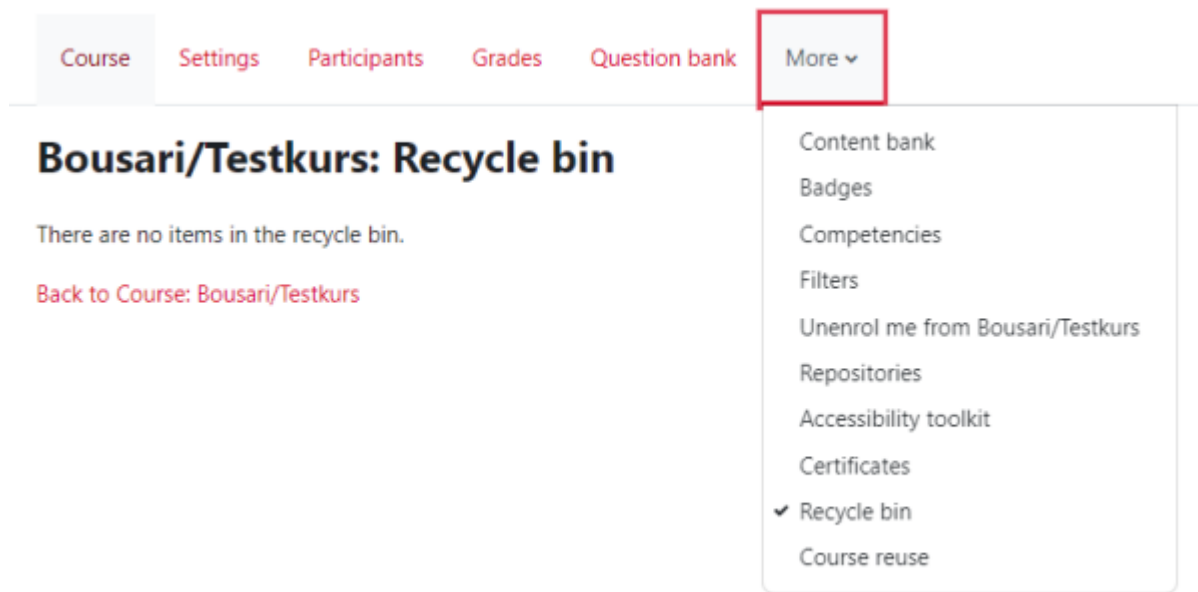

Recycle bin

The „**Recycle bin**“ is useful for recovering items and content you accidentally deleted from your course.

Items in the „**Recycle bin**“ are permanently deleted after **seven days!**

On the course overview page, click on the tab „**More**“ in the course navigation to find the „**Recycle bin**“.

Restore from the Recycle bin:

Step 1:

Note 1: The „**Recycle bin**“ item is only displayed if there is actually something in it.

Step 2:

Note 2: You deleted something, but it is not in the „**Recycle bin**“?