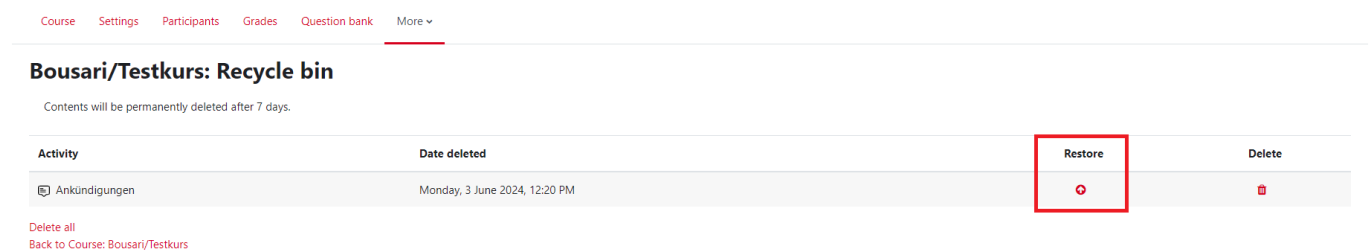

Recycle bin

The “**Recycle bin**” is useful for recovering items and content you accidentally deleted from your course.

Items in the “**Recycle bin**” are permanently deleted after **seven days!**

On the course overview page, click on the tab “**More**” in the course navigation to find the “**Recycle bin**”.

Restore from the Recycle bin:

Step 1:

Note 1: The “**Recycle bin**” item is only displayed if there is actually something in it.

Step 2:

Note 2: You deleted something, but it is not in the “**Recycle bin**”?