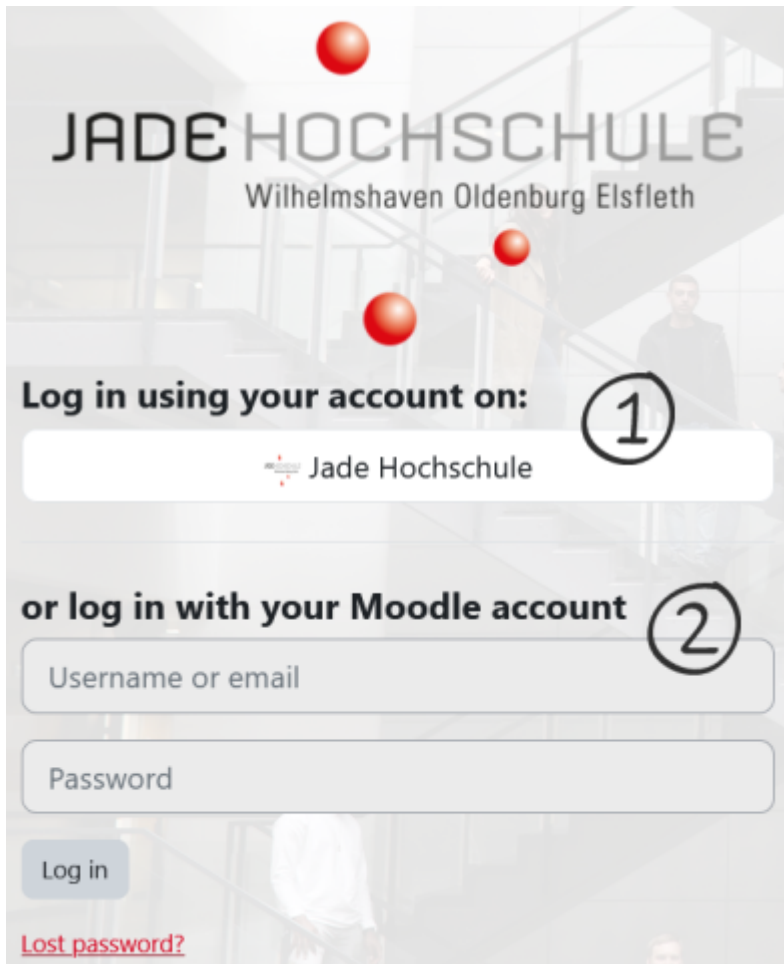

Access

Login for members (starting 19.07.2024)

- Members of Jade University of Applied Sciences log in to moodle.jade-hs.de with their university access credentials (1).

Image: Login to Moodle (moodle.jade-hs.de)

Login for other persons

- Login with your Moodle access credentials (2).

Change password

Please visit „HRZ-Wiki“ for general help on [passwords](#).

- Members refer to the [eIdentity Portal](#) or send an email to hrz-helpdesk@jade-hs.de.
- Other persons can change their password going to „Profile“ and then „Edit profile“.