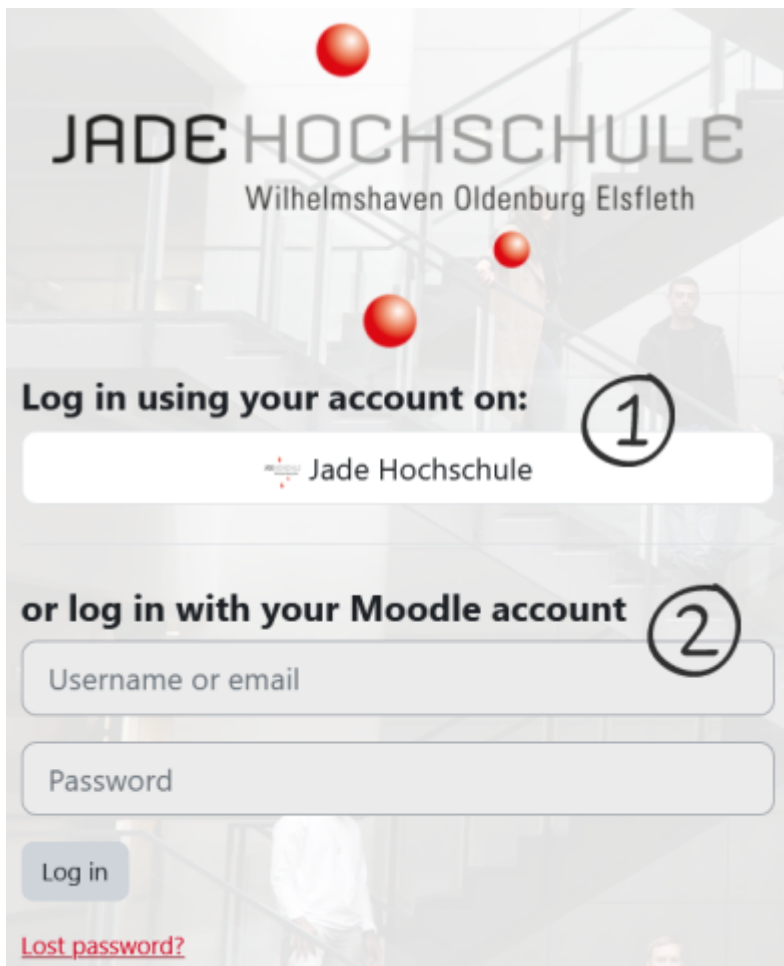

Access

Login for members (starting 19.07.2024)

- Members of Jade University of Applied Sciences log in to moodle.jade-hs.de with their university access credentials (1).

Image: Login to Moodle (moodle.jade-hs.de)

Login for other persons

- Login with your Moodle access credentials (2).

Change password

Please visit „HRZ-Wiki“ for general help on [passwords](#).

- Members refer to the [eIdentity Portal](#) or send an email to hrz-helpdesk@jade-hs.de.
- Other persons can change their password going to „Profile“ and then „Edit profile“.