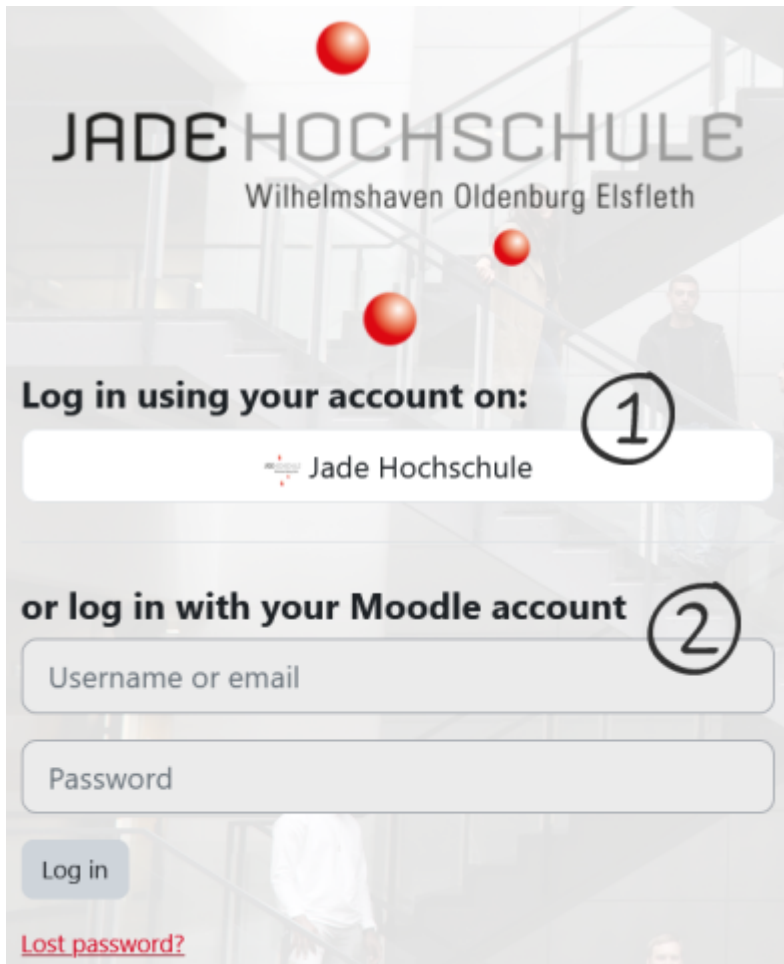

Access

Login for members (starting 19.07.2024)

- Members of Jade University of Applied Sciences log in to moodle.jade-hs.de with their university access credentials (1).

Image: Login to Moodle (moodle.jade-hs.de)

Login for other persons

- Login with your Moodle access credentials (2).

Change password

Please visit “HRZ-Wiki” for general help on [passwords](#).

- Members refer to the [eIdentity Portal](#) or send an email to hrz-helpdesk@jade-hs.de.
- Other persons can change their password going to “Profile” and then “Edit profile”.