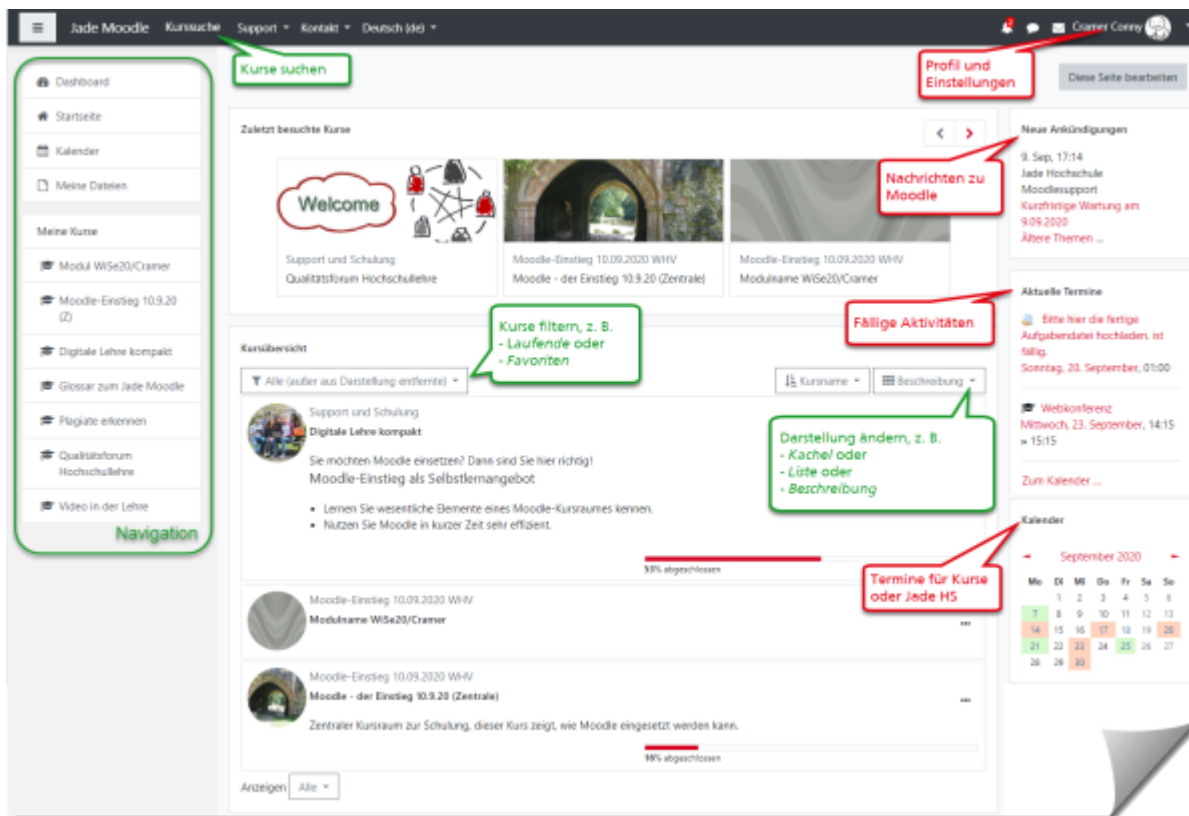

Dashboard

The course overview on your personal dashboard shows your courses.

You can choose which courses are shown, filter courses by time period, as well as change the display.

The picture („tile“) for the course can be edited by the instructors for their own course room respectively. „My courses“ (in the navigation) shows your current courses.