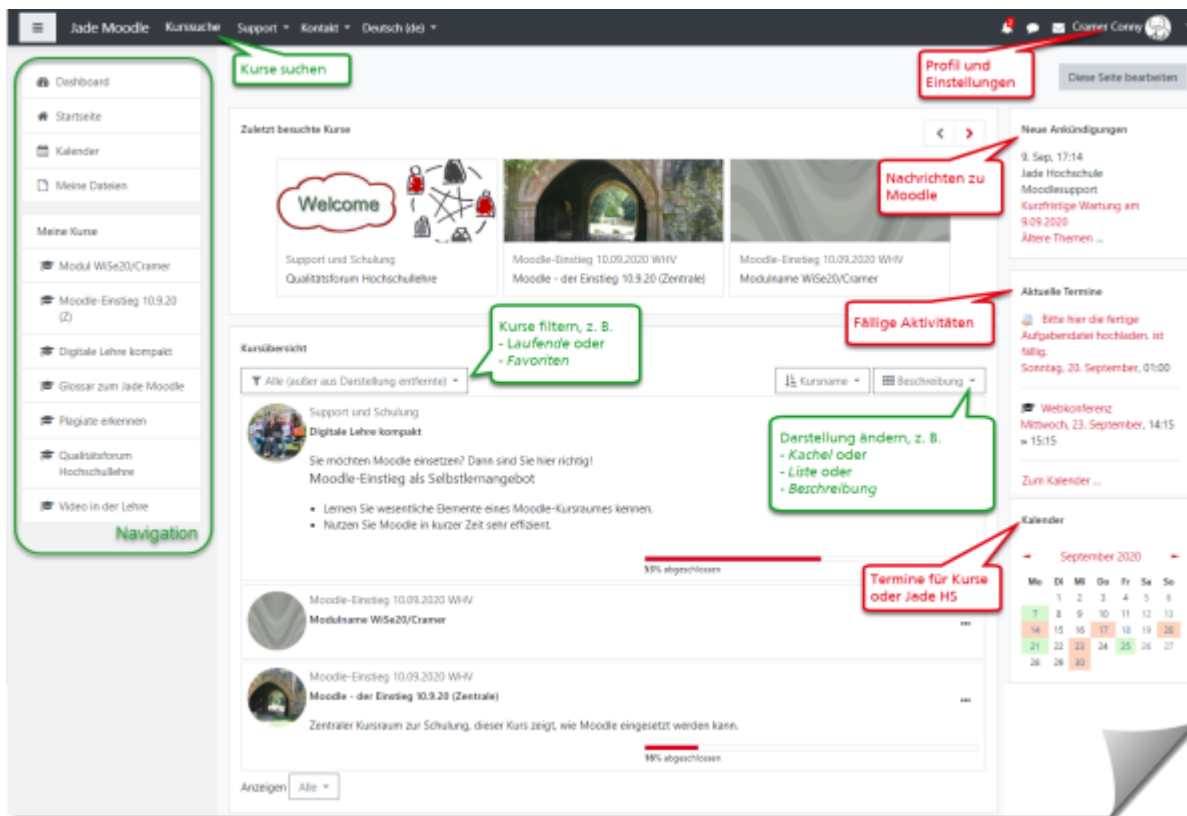

# Dashboard

The course overview on your personal dashboard shows your courses.

You can choose which courses are shown, filter courses by time period, as well as change the display.

The picture („tile“) for the course can be edited by the instructors for their own course room respectively. „My courses“ (in the navigation) shows your current courses.