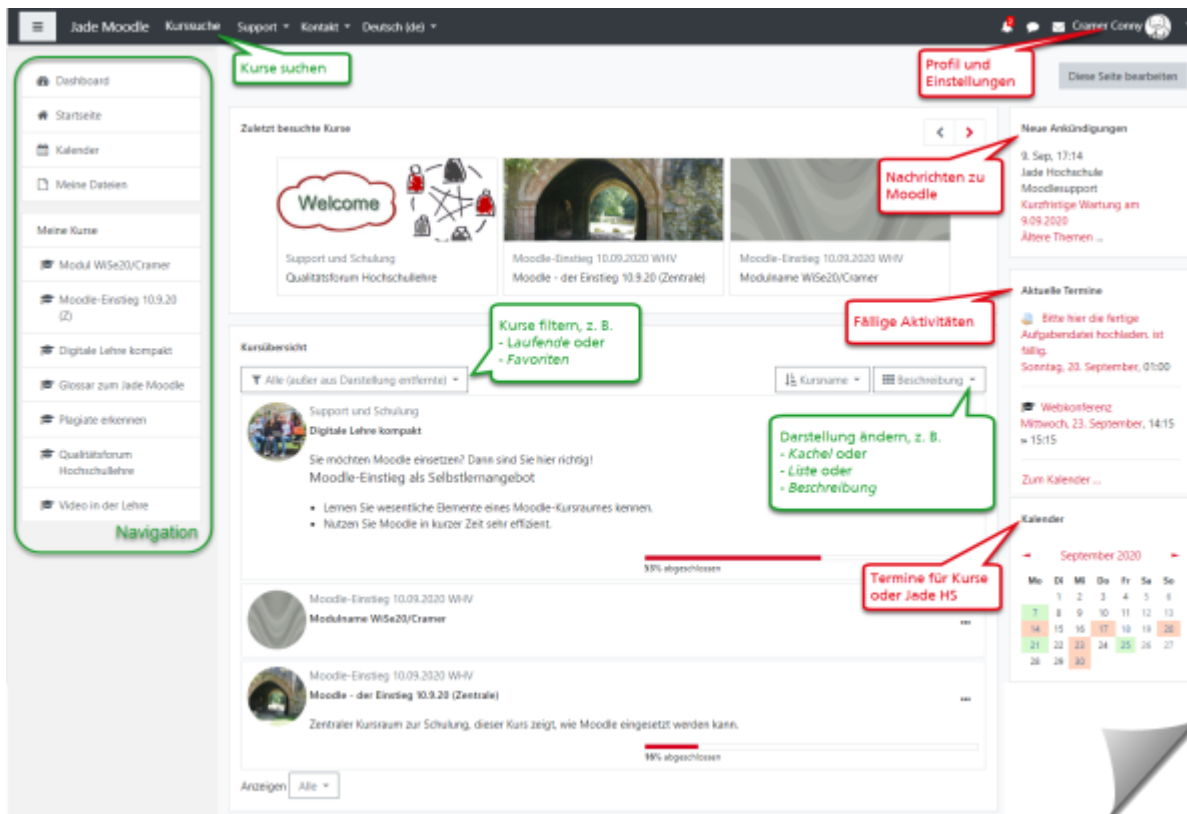

Dashboard

The course overview on your personal dashboard shows your courses.

You can choose which courses are shown, filter courses by time period, as well as customize the display.

The picture („tile“) for the course can be edited by the instructors for their own course room respectively. „My courses“ (in the navigation) shows your current courses.