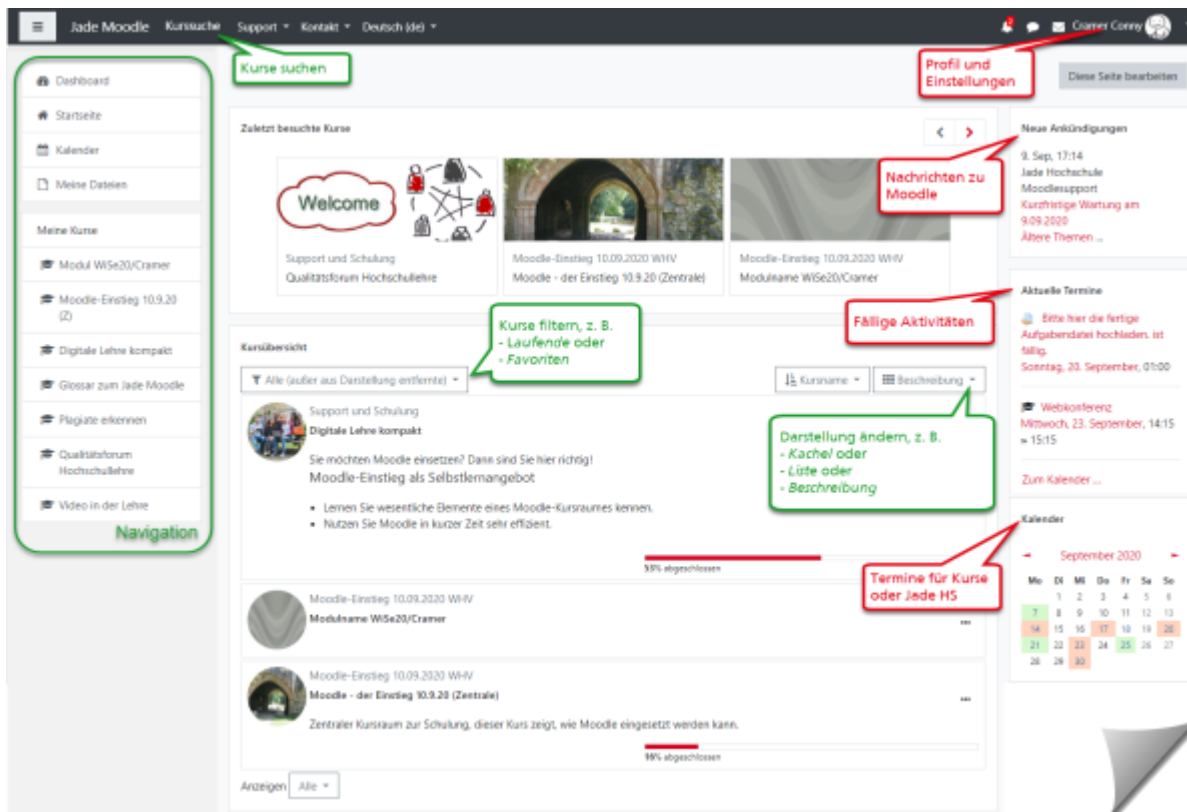

# Dashboard

The course overview on your personal dashboard shows your courses.

You can choose which courses are shown, filter courses by time period, as well as customize the display.

The picture („tile“) for the course can be edited by the instructors for their own course room respectively. „My courses“ (in the navigation) shows your current courses.

From: <https://lms-wiki.jade-hs.de/> - **LMS-Wiki**

Permanent link: <https://lms-wiki.jade-hs.de/en/moodle/navigation/dashboard/start?rev=1655201971>

Last update: **2022/06/14 12:19**