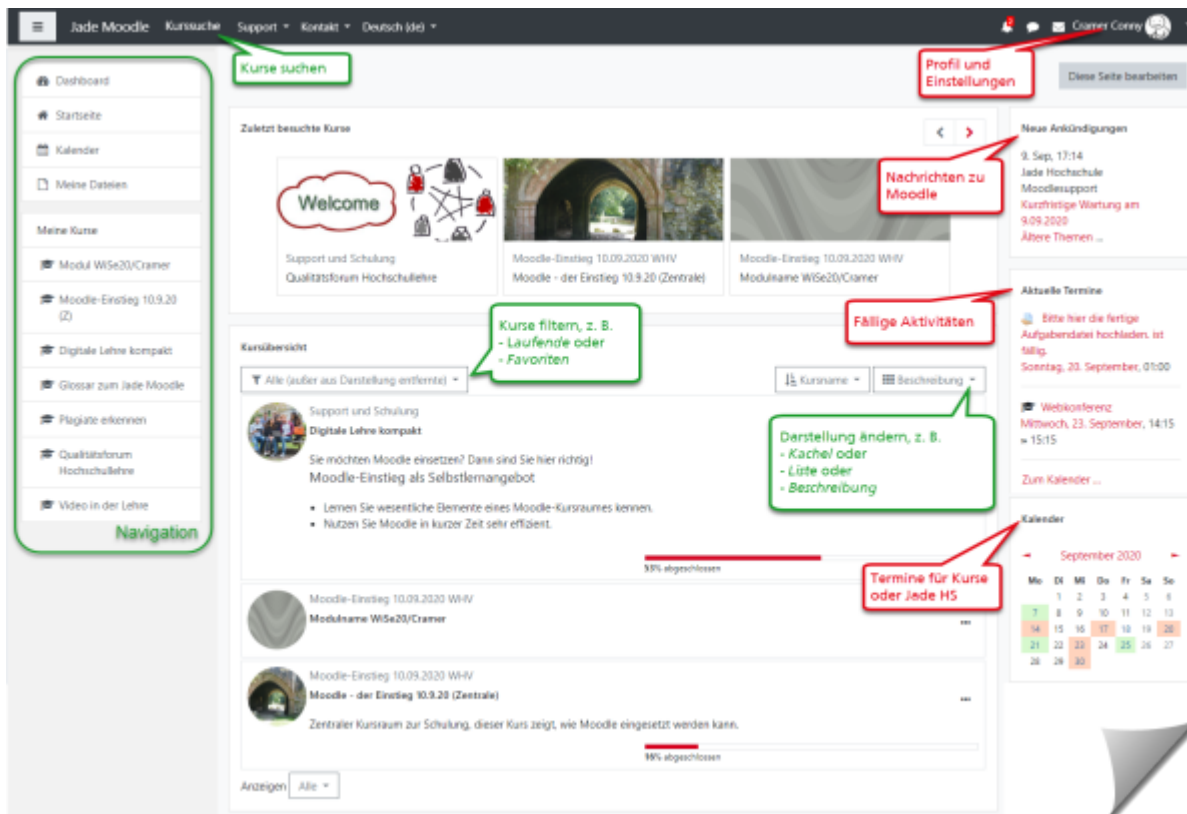

Dashboard

The course overview on your personal dashboard shows your courses.

You can choose which courses are shown, filter courses by time period, as well as customize the display.

The picture („tile“) for the course can be edited by the instructors for their own course room respectively. „My courses“ (in the navigation) shows your current courses.

From: <https://lms-wiki.jade-hs.de/> - **LMS-Wiki**

Permanent link: <https://lms-wiki.jade-hs.de/en/moodle/navigation/dashboard/start?rev=1655201971>

Last update: **2022/06/14 12:19**