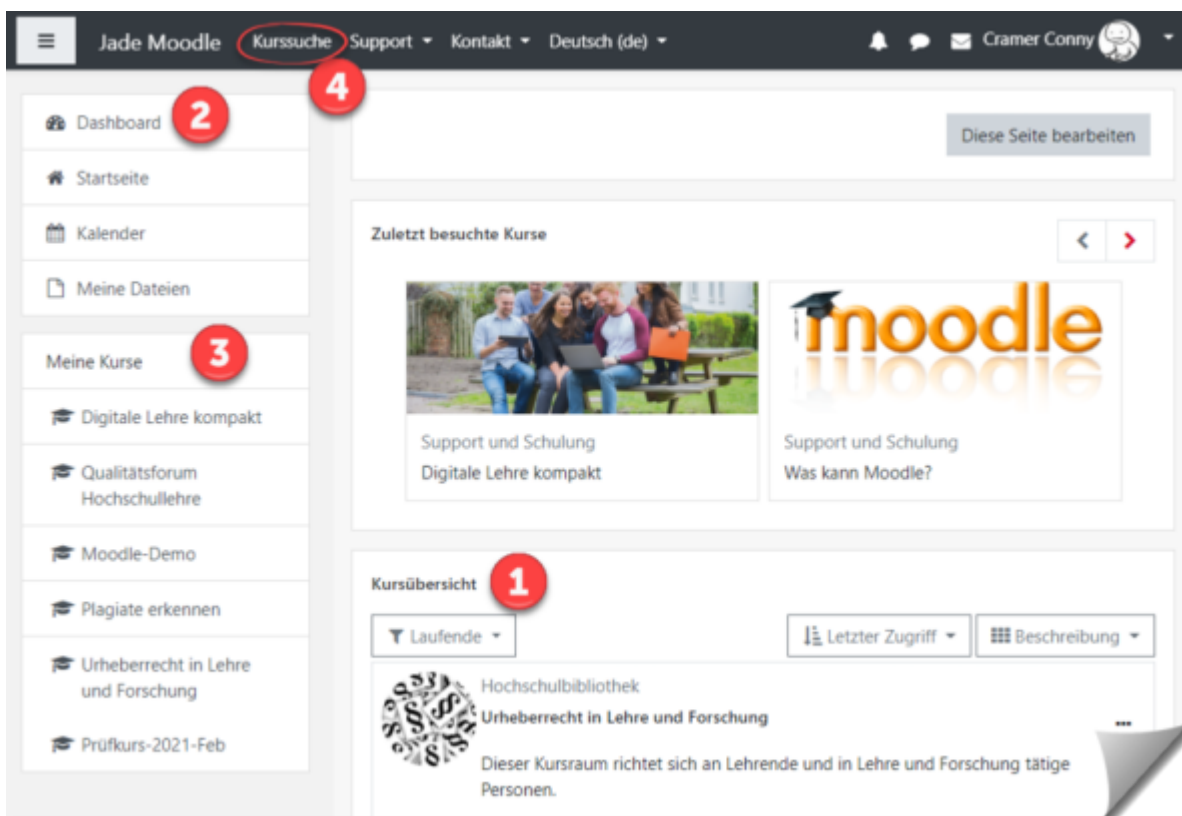

Search course room

You can see courses in which you are an instructor or participant in the course overview (1) after logging in on the dashboard.

You can return to this view at any time by clicking Dashboard (2) on the left side in the Navigation block.

Use the My Courses overview (3) to access course rooms directly.

Find more courses with the course search (4), in the search field Search courses you can search for the name of the course, the lecturers and words in the course description.

Another possibility: On the start page you navigate to your course via the course areas.

From:

<https://lms-wiki.jade-hs.de/> - LMS-Wiki

Permanent link:

<https://lms-wiki.jade-hs.de/en/moodle/navigation/search/start?rev=1648548626>