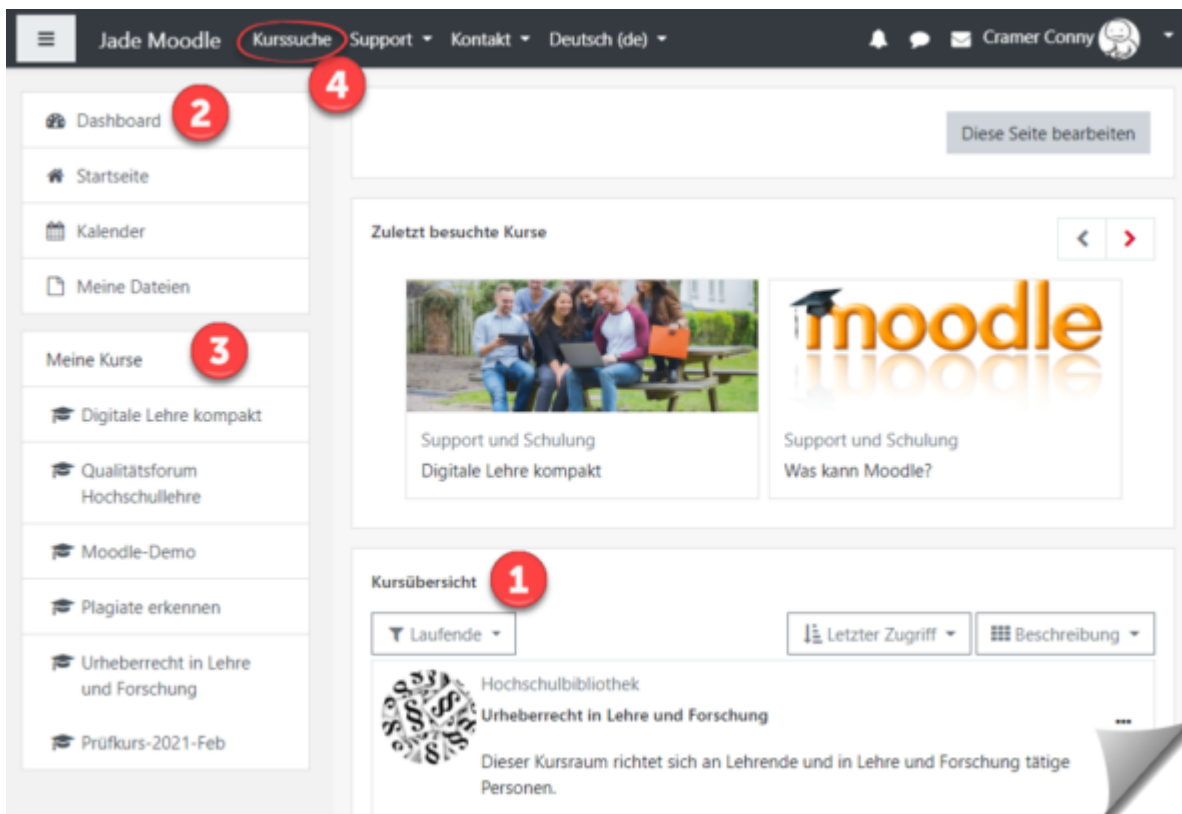

# Search course room

You can see courses in which you are an instructor or participant in the course overview (1) after logging in on the dashboard.

You can return to this view at any time by clicking Dashboard (2) on the left side in the Navigation block.

Use the My Courses overview (3) to access course rooms directly.

Find more courses with the course search (4), in the search field Search courses you can search for the name of the course, the lecturers and words in the course description.

Another possibility: On the start page you navigate to your course via the course areas.

From:

<https://lms-wiki.jade-hs.de/> - LMS-Wiki

Permanent link:

<https://lms-wiki.jade-hs.de/en/moodle/navigation/search/start?rev=1648548626>