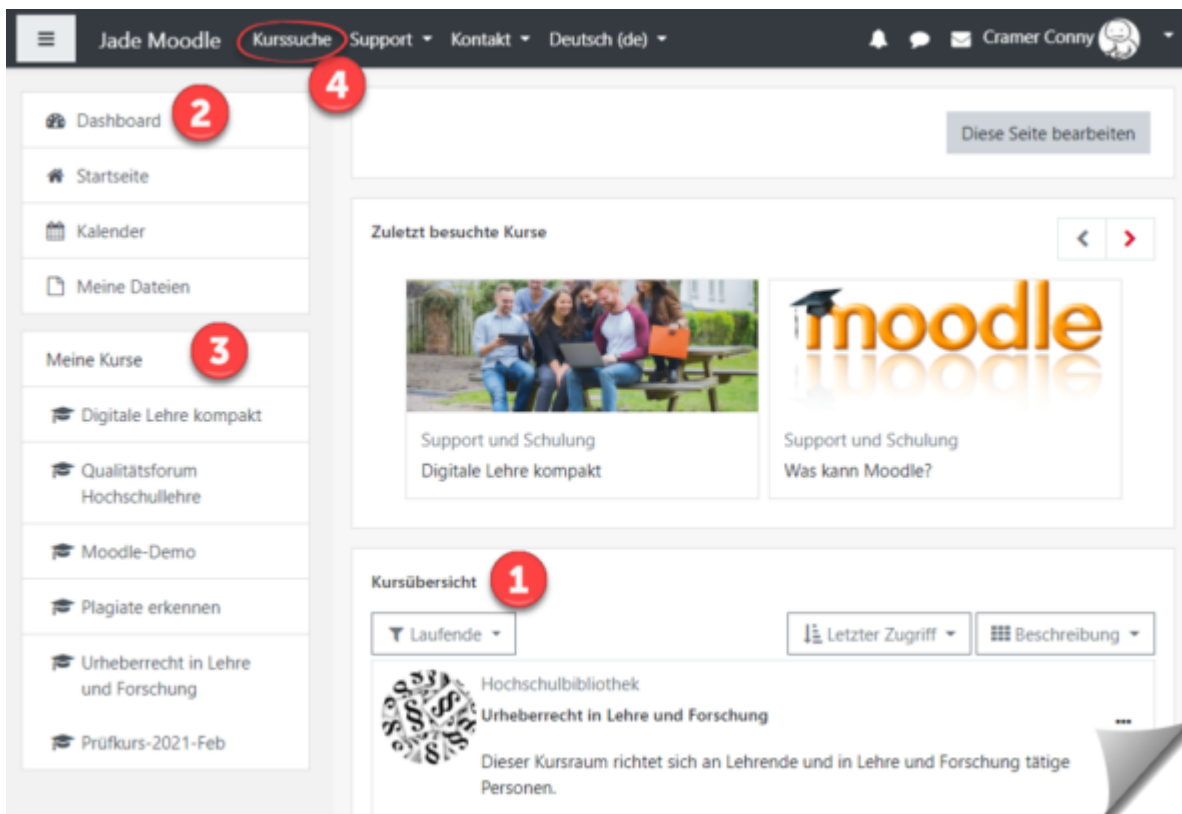

Search course room

You can see courses in which you are an instructor or participant in the course overview (1) after logging in onto the dashboard.

You can return to this view at any time by clicking Dashboard (2) on the left side in the Navigation block.

Use the My Courses overview (3) to access course rooms directly.

Find more courses with the course search (4), in the search field Search courses you can search for the name of the course, the lecturers and words in the course description.

Another possibility: On the start page you navigate to your course via the course areas.

From:

<https://lms-wiki.jade-hs.de/> - LMS-Wiki

Permanent link:

<https://lms-wiki.jade-hs.de/en/moodle/navigation/search/start?rev=1655209108>